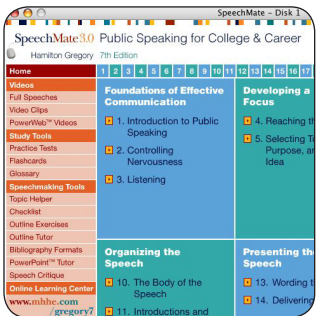

Instructional Design
Our team will work with you to define clear learning objectives, develop innovative ways to deliver the content and ensure improved learning results.

Design & Usability
Our design teams focus on your audience to insure the highest quality design and usability for your audience.